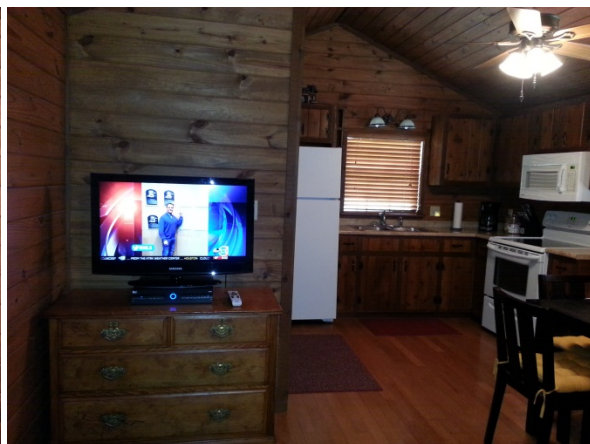

THE CABIN AT GREAT OAKS

The Cabin comes complete with a queen size bed, leather chair and ottoman, small dining table with 4 chairs, a 32" flat screen TV and DirecTV service. In addition to the full appliances in the kitchen you will find a microwave oven, coffeemaker (coffee, tea, creamer and sugar provided), toaster, dishes, pots/pans, utensils and more. We also provide all linens, blankets, pillows, towels, soaps, shampoos and a hair dryer.

A charcoal grill can be supplied upon request, but we ask that the guest provide their own charcoal. You will also find a fire-pit (firewood is available) for your outdoor enjoyment, along with a patio table and chairs.

RATES

$100/night

Special Events/Holidays/Antique Weeks - $125/night